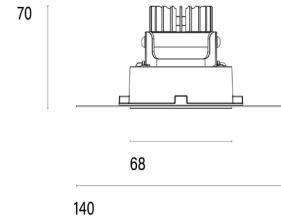

101 06 002105.013

Model

Name	Mono 060 Trimless Type 1 Recessed Downlighter
Finish	Structured White
Area	Indoor

System

Power (Luminaire)	6.8W
Power (System)	8W
Voltage	240V-AC
Optics	Rotationally Symmetrical Direct 60°
Colour Temperature	3000°K
Luminous Flux	672lm
TM30	Rf95 Rg103
CRI	Ra98
Lumen Maintenance	L90 B10 50000hrs
Chromacity	<3 McAdam Step Ellipse
Articulation	Fixed
Cut-Out	Round 85mm x 100mm Depth
Ingress Protection	IP44
Control Device	Remote DALI (Included)
Class	III